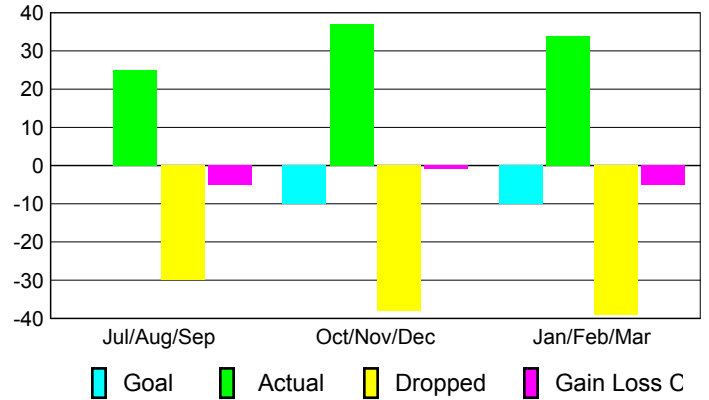

Membership Results 2008-2009

Goal, New, Dropped, Gain/Loss