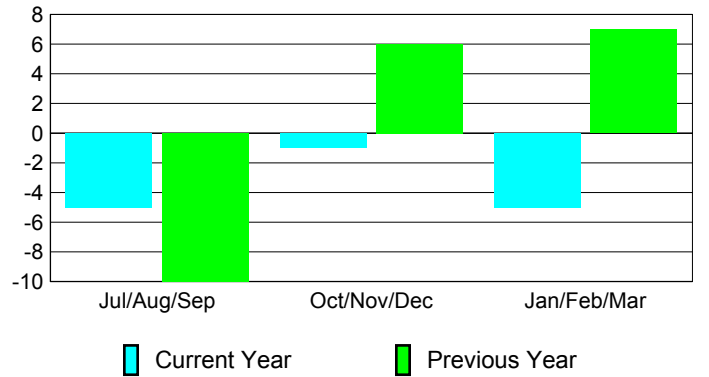

Comparison of Membership Gain/Loss

Current Year Compared to the Previous Year